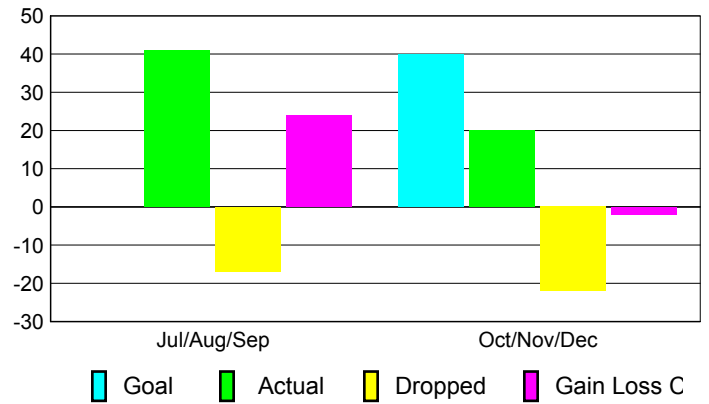

Club Results 2010-2011

Goal, New, Dropped, Gain/Loss

MEMBERSHIP

Membership Results 2010-2011

Membership 2009-2010

Month	Net Memb Goal	Actual New Memb	Actual Dropped Memb	Gain/Loss of Memb	Gain/Loss of Memb
Jul/Aug/Sep	0	41	-17	24	-25
Oct/Nov/Dec	40	20	-22	-2	2
Totals	40	61	-39	22	-23

Membership Results 2010-2011

Goal, New, Dropped, Gain/Loss

Comparison of Club Gain/Loss

Current Year Compared to the Previous Year

Comparison of Membership Gain/Loss

Current Year Compared to the Previous Year