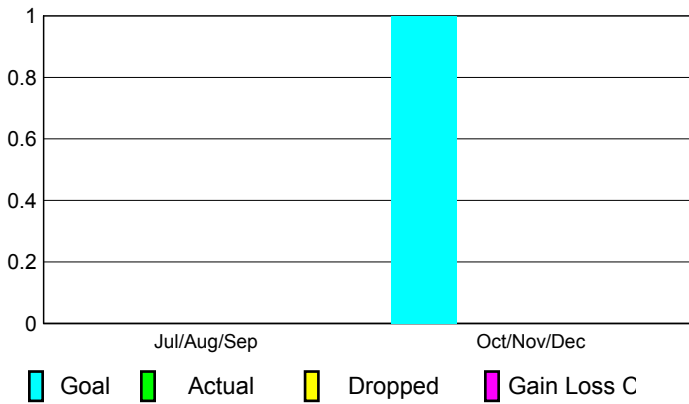

2010-2011 GMT Reports for District (or Undistricted) **District 305 S3**

GMT: **NARESH KUMAR AGGARWAL**

Location: **PAKISTAN**

GMT CA: **6**

CLUBS

Club Results 2010-2011

Clubs 2009-2010

Month	New Club Goal	Actual New Clubs	Actual Dropped Clubs	Gain/Loss of Clubs	Gain/Loss of Clubs
Jul/Aug/Sep	0	0	0	0	-1
Oct/Nov/Dec	1	0	0	0	0
Totals	1	0	0	0	-1

Club Results 2010-2011

Goal, New, Dropped, Gain/Loss

MEMBERSHIP

Membership Results 2010-2011

Membership 2009-2010

Month	Net Memb Goal	Actual New Memb	Actual Dropped Memb	Gain/Loss of Memb	Gain/Loss of Memb
Jul/Aug/Sep	0	41	-17	24	-25
Oct/Nov/Dec	40	20	-22	-2	2
Totals	40	61	-39	22	-23