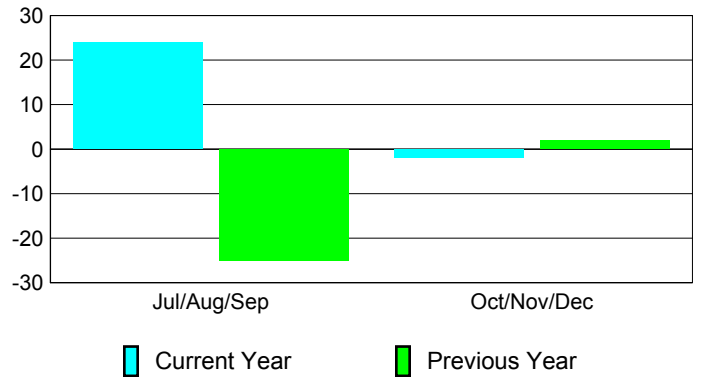

Club Results 2010-2011

Goal, New, Dropped, Gain/Loss

MEMBERSHIP

Membership Results 2010-2011

Membership 2009-2010

Month	Net Memb Goal	Actual New Memb	Actual Dropped Memb	Gain/Loss of Memb	Gain/Loss of Memb
Jul/Aug/Sep	0	41	-17	24	-25
Oct/Nov/Dec	40	20	-22	-2	2
Totals	40	61	-39	22	-23

Membership Results 2010-2011

Goal, New, Dropped, Gain/Loss

Comparison of Club Gain/Loss

Current Year Compared to the Previous Year

Comparison of Membership Gain/Loss

Current Year Compared to the Previous Year

YTD Status Quo Clubs 2010-2011

Status Quo Clubs Compared to Status Quo Members

Gender Comparison 2010-2011